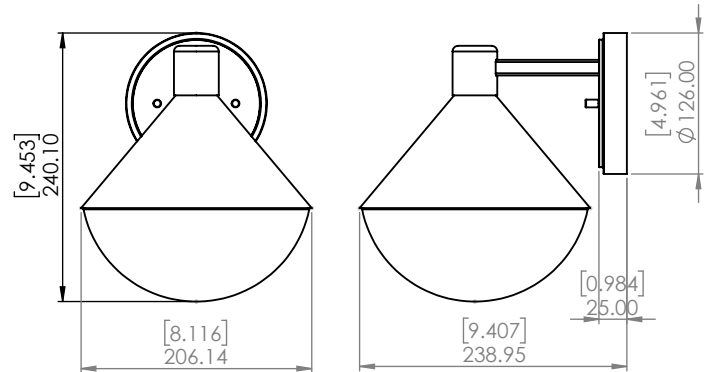

SKU | DVP36172

FINISH OPTIONS

Black with Half Opal Glass

DIMENSIONS

Length / Ø: N/A"**Width:** 8.25"**Height:** 9.5"**Depth:** 9.5"**Minimum Height:** 9.5"**Maximum Height:** N/A"

LAMPING

Number of Sockets: 1**Wattage of Individual Socket:** 40W**Socket Type:** Medium Base (E26)**Socket Orientation:** Down**Lamp Confinement:** Fully Enclosed**Voltage:** 120V**Dimmable:** Yes**Bulbs Not Included**

PIPE / CHAIN / CORD INFORMATION

Pipe/Chain Kit Included: N/A**Pipe Information:** N/A**Chain Information:** N/A**Wire/Cord Information:** 8"**Max Sloped Ceiling Angle:** N/A

ADDITIONAL INFORMATION

Wall and Ceiling Mountable: No**Up and Down Mountable:** No**Location Certification:** Wet Location Rated**ADA Compliant:** No