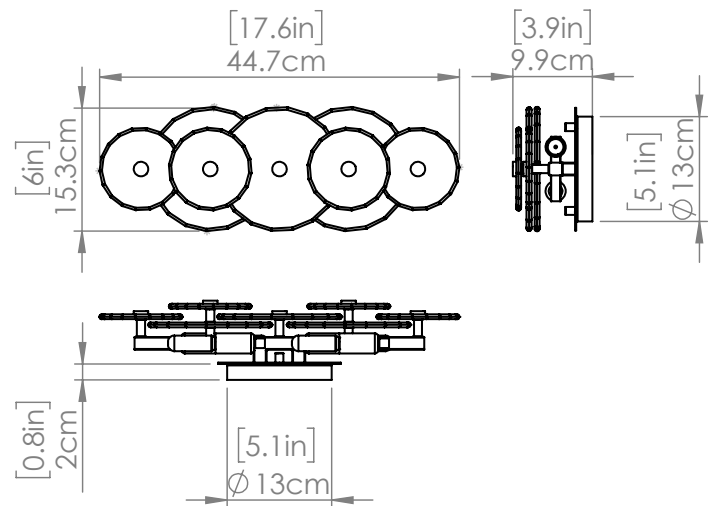

SKU | DVP36501

FINISH OPTIONS

Ebony with Milky Swirl Glass
Brass with Milky Swirl Glass

DIMENSIONS

Length / Ø: N/A"
Width: 6.25"
Height: 17.75"
Depth: 4"
Minimum Height: 17.75"
Maximum Height: 17.75"

LAMPING

Number of Sockets: 4
Wattage of Individual Socket: 40W
Socket Type: Candelabra Base (E12)
Socket Orientation: Up & Down
Lamp Confinement: Mostly Open
Voltage: 120V
Dimmable: Yes
Bulbs Not Included

PIPE / CHAIN / CORD INFORMATION

Pipe/Chain Kit Included: N/A
Pipe Information: N/A
Chain Information: N/A
Wire/Cord Information: 8"
Max Sloped Ceiling Angle: N/A

ADDITIONAL INFORMATION

Wall and Ceiling Mountable: Yes
Up and Down Mountable: Multi-Orientation
Location Certification: Dry Locations Only
ADA Compliant: Yes