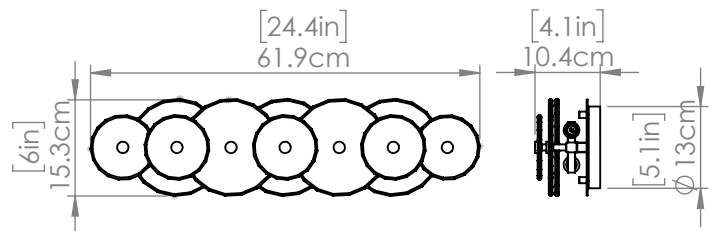

SKU | DVP36543

FINISH OPTIONS

Brass w/ Milky Swirl Glass
 Chrome w/ Milky Swirl Glass
 Ebony w/ Milky Swirl Glass

DIMENSIONS

Length / Ø: N/A
Width: 24½"
Height: 6¼"
Depth: 4¼"
Minimum Height: 6¼"
Maximum Height: 6¼"

LAMPING

Number of Sockets: 4
Wattage of Individual Socket: 40W
Socket Type: Candelabra Base (E12)
Socket Orientation: Sideways
Lamp Confinement: Mostly Open
Voltage: 120V
Dimmable: Yes
Bulbs Not Included

PIPE / CHAIN / CORD INFORMATION

Pipe/Chain Kit Included: N/A
Pipe Information: N/A
Chain Information: N/A
Wire/Cord Information: 8"
Max Sloped Ceiling Angle: N/A

ADDITIONAL INFORMATION

Wall and Ceiling Mountable: Yes
Up and Down Mountable: Multi-Orientation
Location Certification: Dry Locations Only
ADA Compliant: No