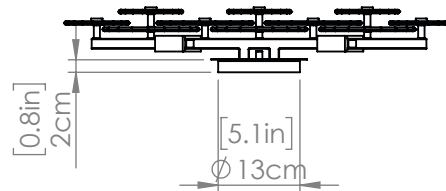

SKU | DVP36543

FINISH OPTIONS

Brass w/ Milky Swirl Glass
 Chrome w/ Milky Swirl Glass
 Ebony w/ Milky Swirl Glass

DIMENSIONS

Length / Ø: N/A
Width: 24½"
Height: 6¼"
Depth: 4¼"
Minimum Height: 6¼"
Maximum Height: 6¼"

LAMPING

Number of Sockets: 4
Wattage of Individual Socket: 40W
Socket Type: Candelabra Base (E12)
Socket Orientation: Sideways
Lamp Confinement: Mostly Open
Voltage: 120V
Dimmable: Yes
Bulbs Not Included

PIPE / CHAIN / CORD INFORMATION

Pipe/Chain Kit Included: N/A
Pipe Information: N/A
Chain Information: N/A
Wire/Cord Information: 8"
Max Sloped Ceiling Angle: N/A

ADDITIONAL INFORMATION

Wall and Ceiling Mountable: Yes
Up and Down Mountable: Multi-Orientation
Location Certification: Dry Locations Only
ADA Compliant: No