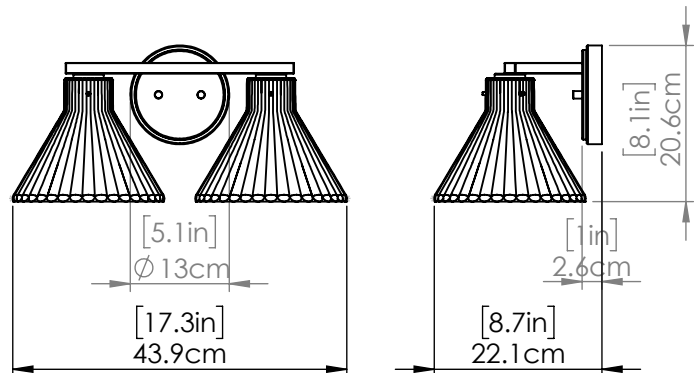

PIPE / CHAIN / CORD INFORMATION

Pipe/Chain Kit Included: N/A
Pipe Information: N/A
Chain Information: N/A
Wire/Cord Information: 8 in
Max Sloped Ceiling Angle:
**Conversion 19° to 45°: ASY0101+Finish (2 loops + 1 chain):
For Additional Cost*