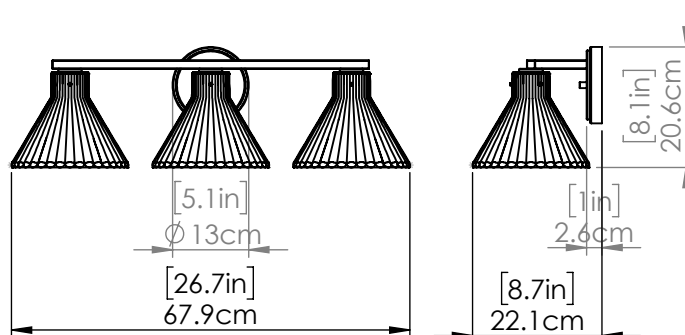

DORSET

| VANITY

DVI
LIGHTING

SKU | DVP37243

FINISH OPTIONS

Brass with Ribbed Opal Glass
Ebony with Ribbed Opal Glass

DIMENSIONS

Length / Ø: N/A"
Width: 26.5"
Height: 9.5"
Depth: 8"
Minimum Height: N/A"
Maximum Height: N/A"

LAMPING

Number of Sockets: 3
Wattage of Individual Socket: 40W
Socket Type: Medium Base
Socket Orientation: Down
Lamp Confinement: Semi Enclosed
Voltage: 120V
Dimmable: Yes
Bulbs Not Included

PIPE / CHAIN / CORD INFORMATION

Pipe/Chain Kit Included: N/A
Pipe Information: N/A
Chain Information: N/A
Wire/Cord Information: 8 in
Max Sloped Ceiling Angle:

**Conversion 19° to 45° : ASY0101+Finish (2 loops + 1 chain):
For Additional Cost*