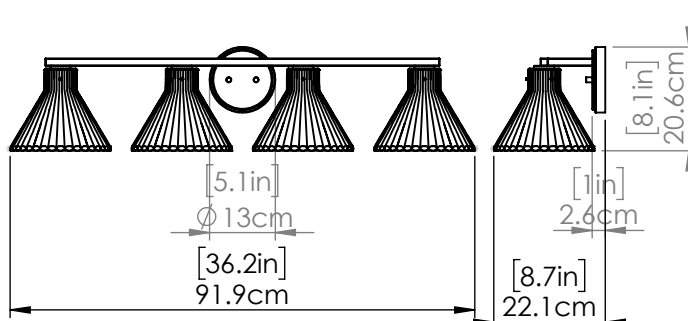

DORSET

| VANITY

DVI
LIGHTING

SKU | DVP37244

FINISH OPTIONS

Brass with Ribbed Opal Glass
Ebony with Ribbed Opal Glass

DIMENSIONS

Length / Ø: N/A"
Width: 36"
Height: 9.5"
Depth: 8"
Minimum Height: N/A"
Maximum Height: N/A"

LAMPING

Number of Sockets: 4
Wattage of Individual Socket: 40W
Socket Type: Medium Base
Socket Orientation: Down
Lamp Confinement: Semi Enclosed
Voltage: 120V
Dimmable: Yes
Bulbs Not Included

PIPE / CHAIN / CORD INFORMATION

Pipe/Chain Kit Included: N/A
Pipe Information: N/A
Chain Information: N/A
Wire/Cord Information: 8 in
Max Sloped Ceiling Angle:
**Conversion 19° to 45°: ASY0101+Finish (2 loops + 1 chain):
For Additional Cost*