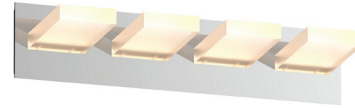

SKU | DVP37594

FINISH OPTIONS

Chrome with Acrylic Opal Glass
Ebony with Acrylic Opal Glass

DIMENSIONS

Length / Ø: N/A
Width: 28 in
Height: 5.25 in
Depth: 4.75 in
Minimum Height: 5.25 in
Maximum Height: N/A