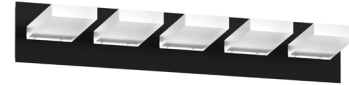

SKU | DVP37595

FINISH OPTIONS

Chrome with Acrylic Opal Glass
Ebony with Acrylic Opal Glass

DIMENSIONS

Length / Ø: N/A
Width: 35 in
Height: 5.25 in
Depth: 4.75 in
Minimum Height: 5.25 in
Maximum Height: N/A

INTEGRATED LED INFORMATION

Wattage: 1 X 30W
Initial Lumens: 4200
Delivered Lumens (3000K): 2310
Delivered Lumens (4000K): N/A
Delivered Lumens (5000K): N/A
Colour Temperature: 3000K
CRI: 90+
Voltage: 120
Dimmable: Yes
Required Dimmer: Led+/Universal