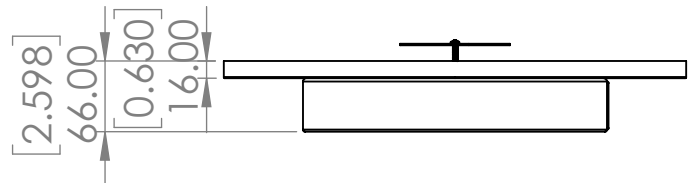

SKIMMER

| FLUSH MOUNT

SKU | DVP37842

FINISH OPTIONS

Ebony with Vodka Ice Glass
Brass with Vodka Ice Glass

DIMENSIONS

Length / Ø: 17 in
Width: N/A
Height: 2.5 in
Depth: N/A
Minimum Height: 2.5 in
Maximum Height: N/A

INTEGRATED LED INFORMATION

Wattage: 1 X 20W
Initial Lumens: 1350
Delivered Lumens (3000K): 784
Delivered Lumens (4000K): 809
Delivered Lumens (5000K): 803
Colour Temperature: 3000/4000/5000K
CRI: 80+
Voltage: 120
Dimmable: Yes
Required Dimmer: LED+/Universal

PIPE / CHAIN / CORD INFORMATION

Pipe/Chain Kit Included: No
Pipe Information: N/A
Chain Information: N/A
Wire/Cord Information: 8 in
Max Sloped Ceiling Angle: N/A

ADDITIONAL INFORMATION

Wall and Ceiling Mountable: Yes
Up and Down Mountable: N/A
Location Certification: Dry Locations Only
ADA Compliant: N/A