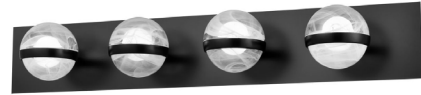

SKU | DVP37944

FINISH OPTIONS

Brass with Milky Swirl Glass
 Ebony with Milky Swirl Glass
 Chrome with Milky Swirl Glass

DIMENSIONS

Length / Ø: N/A
Width: 28.5 in
Height: 4.75 in
Depth: 6 in
Minimum Height: 4.75 in
Maximum Height: N/A

LAMPING

Number of Sockets: 4
Wattage of Individual Socket: 25W
Socket Type: Candelabra Base (E12)
Socket Orientation: Sideways
Lamp Confinement: Fully Enclosed
Voltage: 120V
Dimmable: Yes
Bulbs Not Included