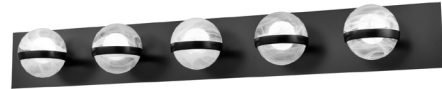

## FINISH OPTIONS

Brass with Milky Swirl Glass  
 Ebony with Milky Swirl Glass  
 Chrome with Milky Swirl Glass

## DIMENSIONS

**Length / Ø:** N/A  
**Width:** 35 in  
**Height:** 4.75 in  
**Depth:** 6 in  
**Minimum Height:** 4.75 in  
**Maximum Height:** N/A