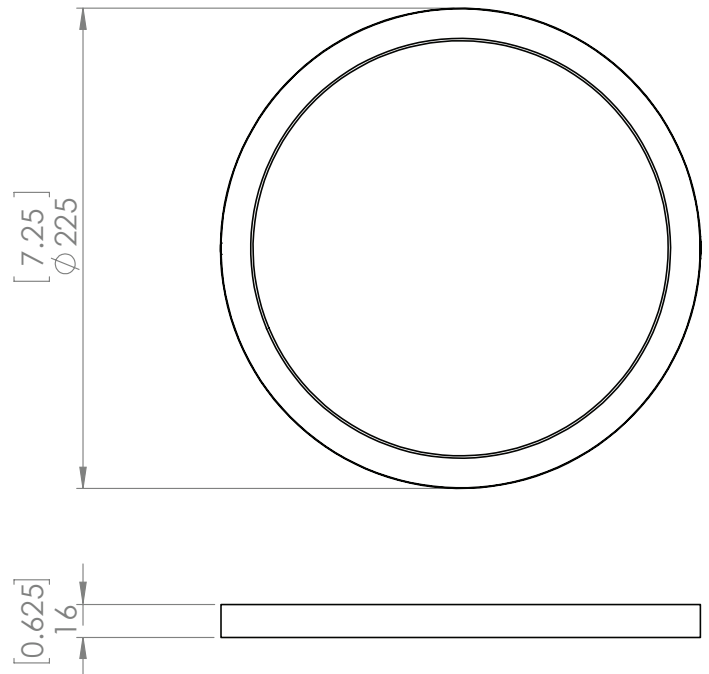

FIREFLY

| FLUSH MOUNT

SKU | DVP38118

FINISH OPTIONS

Matte White (MW)
Matte Black (MB)

DIMENSIONS

Length / Ø: 7¼"
Width: N/A"
Height: 5/8"
Depth: N/A"
Minimum Height: N/A"
Maximum Height: N/A"

INTEGRATED LED INFORMATION

Wattage: 15W
Initial Lumens: 1750LM
Delivered Lumens: 1050LM
Colour Temperature: 3000K
CRI: 80
Voltage: 120
Dimmable: Yes
Required Dimmer: UNIVERSAL LED RECOMMENDED

PIPE / CHAIN / CORD INFORMATION

Pipe/Chain Kit Included: Not Included
Pipe Information: N/A
Chain Information: N/A
Wire/Cord Information: 8 Inches
Max Sloped Ceiling Angle: N/A