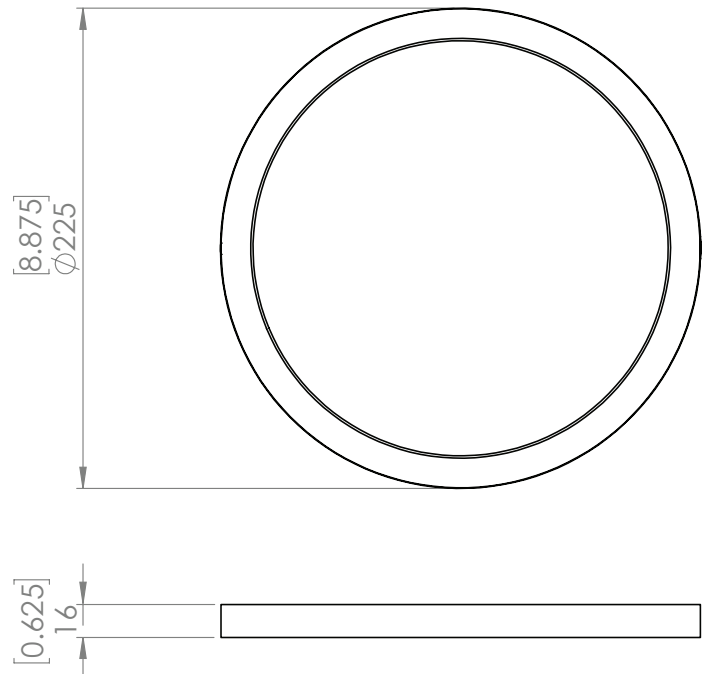

FIREFLY

| FLUSH MOUNT

SKU | DVP38128

FINISH OPTIONS

Matte White (MW)
Matte Black (MB)

DIMENSIONS

Length / Ø: 8⁷/₈"
Width: N/A"
Height: 5⁸/₈"
Depth: N/A"
Minimum Height: N/A"
Maximum Height: N/A"

INTEGRATED LED INFORMATION

Wattage: 18W
Initial Lumens: 2100LM
Delivered Lumens: 1260LM
Colour Temperature: 3000K
CRI: 80
Voltage: 120
Dimmable: Yes
Required Dimmer: UNIVERSAL LED RECOMMENDED

PIPE / CHAIN / CORD INFORMATION

Pipe/Chain Kit Included: Not Included
Pipe Information: N/A
Chain Information: N/A
Wire/Cord Information: 8 Inches
Max Sloped Ceiling Angle: N/A