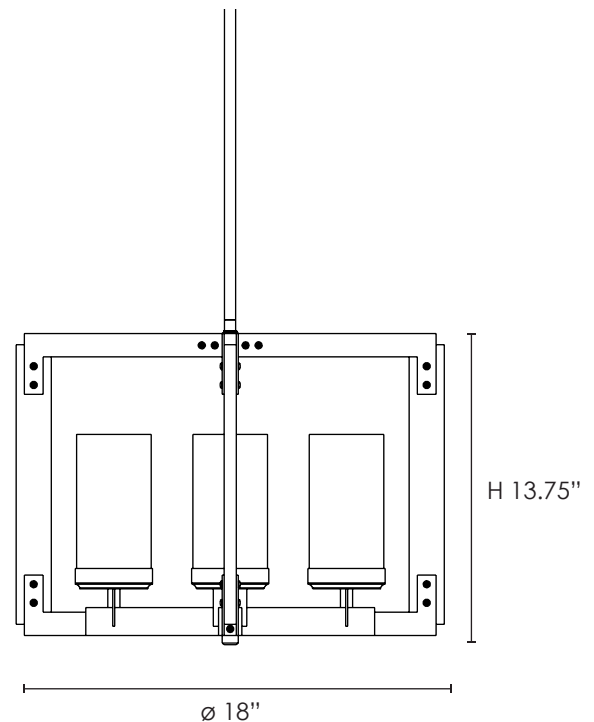

PIPE / CHAIN / CORD INFORMATION

Pipe/Chain Kit Included: Pipe Kit Available

Pipe Information: 40 (15 + 12 + 9 + 4) x 0.5 Inches Pipe Kit

Chain Information: N/A

Wire/Cord Information: 10 Ft

Max Sloped Ceiling Angle: N/A

**Conversion 19° to 45°: ASY0101+Finish (2 loops + 1 chain);
For Additional Cost*