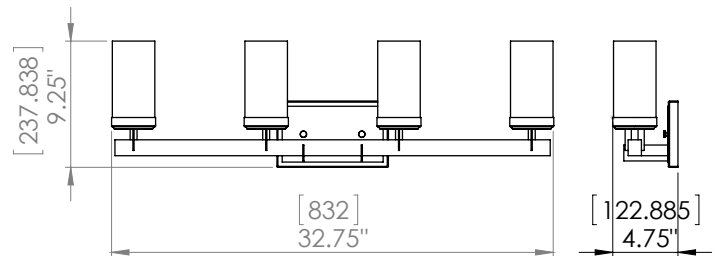

DIMENSIONS

Length / Ø: 32.75"**Width:** N/A"**Height:** 9.25"**Depth:** 4.75"**Minimum Height:** N/A"**Maximum Height:** N/A"

LAMPING

Number of Sockets: 4**Wattage of Individual Socket:** 70W**Socket Type:** Medium Base (E26)**Socket Orientation:** Up**Lamp Confinement:** Semi Enclosed**Voltage:** 120V**Dimmable:** Yes**Bulbs Not Included**

PIPE / CHAIN / CORD INFORMATION

Pipe/Chain Kit Included: Not Included**Pipe Information:** N/A**Chain Information:** N/A**Wire/Cord Information:** 8 Ft**Max Sloped Ceiling Angle:** N/A

*Conversion 19° to 45° : ASY0101+Finish (2 loops + 1 chain);
 For Additional Cost