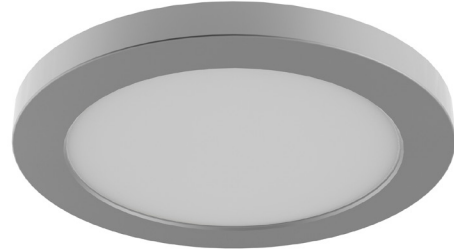

AVRO

| FLUSH MOUNT

DVI[®] LIGHTING

SKU | DVP38918

FINISH OPTIONS

Brass (BR)
Chrome (CH)
Graphite (GR)
Satin Nickel (SN)

DIMENSIONS

Length / Ø: 7"
Width: N/A"
Height: 0.5"
Depth: N/A"
Minimum Height: N/A"
Maximum Height: N/A"

INTEGRATED LED INFORMATION

Wattage: 12W
Initial Lumens: 1400
Colour Temperature: 3000K / 4000K
CRI: 80
Voltage: 120
Dimmable: Yes
Required Dimmer: ELV DIMMER RECOMMENDED

PIPE / CHAIN / CORD INFORMATION

Pipe/Chain Kit Included: Not Included
Pipe Information: N/A
Chain Information: N/A
Wire/Cord Information: N/A
Max Sloped Ceiling Angle: N/A
**Conversion 19° to 45° : ASY0101+Finish (2 loops + 1 chain):
For Additional Cost*