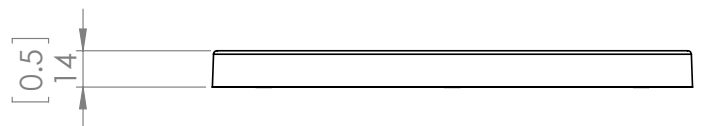

WARRANTY

5 Years Residential
20,000 Hours Commercial

120 Great Gulf Drive, Concord, ON L4K 5W1
+1 855 384 5483 | +1 855 384 8453
customerservice@dvi.lighting
www.dvicanada.com