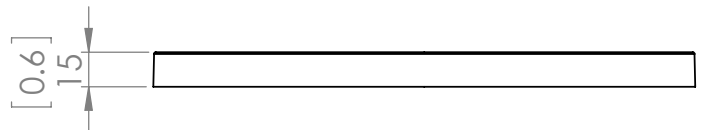

WARRANTY

5 Years Residential
20,000 Hours Commercial

120 Great Gulf Drive, Concord, ON L4K 5W1
+1 855 384 5483 | +1 855 384 8453
customerservice@dvi.lighting
www.dvicanada.com