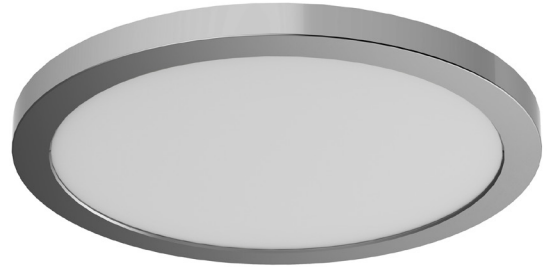

AVRO

| FLUSH MOUNT

DVI[®] LIGHTING

SKU | DVP38928

FINISH OPTIONS

Brass (BR)
Chrome (CH)
Graphite (GR)
Satin Nickel (SN)

DIMENSIONS

Length / Ø: 9"
Width: N/A"
Height: 0.5"
Depth: N/A"
Minimum Height: N/A"
Maximum Height: N/A"

INTEGRATED LED INFORMATION

Wattage: 12W
Initial Lumens: 1400
Colour Temperature: 3000K
CRI: 80
Voltage: 120
Dimmable: Yes
Required Dimmer: ELV DIMMER RECOMMENDED

PIPE / CHAIN / CORD INFORMATION

Pipe/Chain Kit Included: Not Included
Pipe Information: N/A
Chain Information: N/A
Wire/Cord Information: 8 Inches
Max Sloped Ceiling Angle: N/A
**Conversion 19° to 45° : ASY0101+Finish (2 loops + 1 chain):
For Additional Cost*