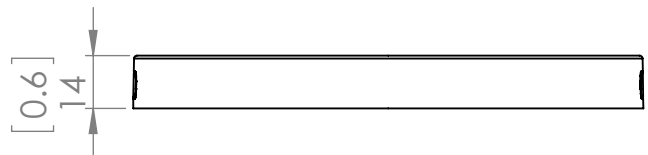

ADDITIONAL INFORMATION

Wall and Ceiling Mountable: Yes
Up and Down Mountable: N/A
Location Certification: Damp Location Certified
ADA Compliant: Yes