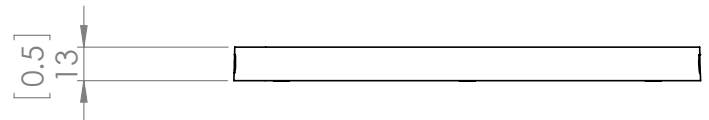

WARRANTY

5 Years Residential
20,000 Hours Commercial