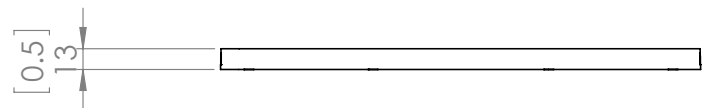

ADDITIONAL INFORMATION

Wall and Ceiling Mountable: Yes
Up and Down Mountable: No
Location Certification: Damp Location Certified
ADA Compliant: No