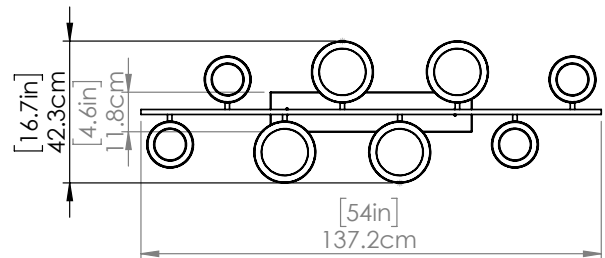

SKU | DVP39304

FINISH OPTIONS

Multiple Finishes and Graphite

DIMENSIONS

Length / Ø: 54"
Width: 16.75"
Height: 2"
Depth: N/A"
Minimum Height: 3.5"
Maximum Height: 43.5"

INTEGRATED LED INFORMATION

Wattage: N/AW
Initial Lumens: 8000
Delivered Lumens (3000K): 4800
Delivered Lumens (4000K): N/A
Delivered Lumens (5000K): N/A
Colour Temperature: 3000K
CRI: 80+
Voltage: 120
Dimmable: Yes
Required Dimmer: LED+/Universal

PIPE / CHAIN / CORD INFORMATION

Pipe/Chain Kit Included: Yes
Pipe Information: 40
Chain Information: N/A
Wire/Cord Information: 120"
Max Sloped Ceiling Angle: ASY0101 Chain & 2 Loops 180 deg
**Conversion 19° to 45°: ASY0101+Finish (2 loops + 1 chain):
 For Additional Cost*