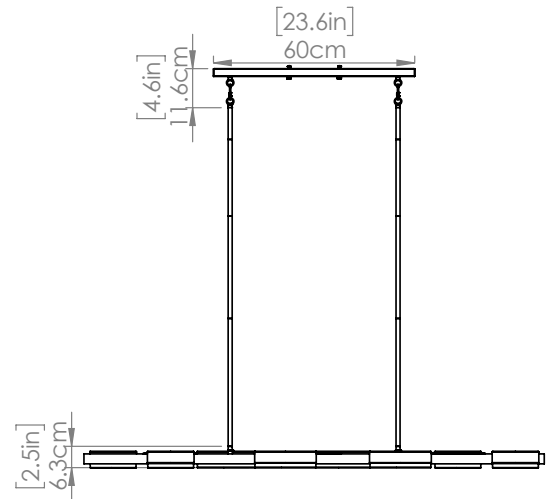

SKU | DVP39304

FINISH OPTIONS

Multiple Finishes and Graphite

DIMENSIONS

Length / Ø: 54"
Width: 16.75"
Height: 2"
Depth: N/A"
Minimum Height: 3.5"
Maximum Height: 43.5"

INTEGRATED LED INFORMATION

Wattage: N/AW
Initial Lumens: 8000
Delivered Lumens (3000K): 4800
Delivered Lumens (4000K): N/A
Delivered Lumens (5000K): N/A
Colour Temperature: 3000K
CRI: 80+
Voltage: 120
Dimmable: Yes
Required Dimmer: LED+/Universal

PIPE / CHAIN / CORD INFORMATION

Pipe/Chain Kit Included: Yes
Pipe Information: 40
Chain Information: N/A
Wire/Cord Information: 120"
Max Sloped Ceiling Angle: ASY0101 Chain & 2 Loops 180 deg
**Conversion 19° to 45°: ASY0101+Finish (2 loops + 1 chain):
 For Additional Cost*