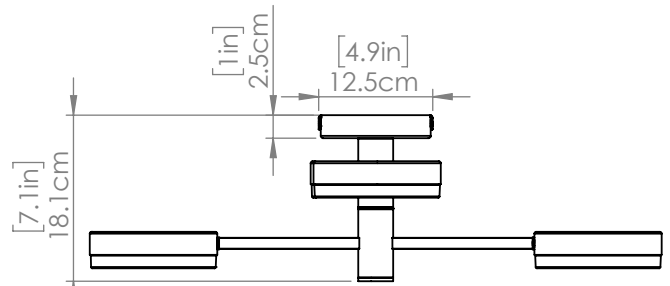

SKU | DVP39312

FINISH OPTIONS

Multiple Finishes and Graphite (MF+GR)

DIMENSIONS

Length / Ø: 24.5"
Width: N/A"
Height: 7.25"
Depth: N/A"
Minimum Height: 7.25"
Maximum Height: N/A"

INTEGRATED LED INFORMATION

PIPE / CHAIN / CORD INFORMATION

Pipe/Chain Kit Included: Not Included
Pipe Information: N/A
Chain Information: N/A
Wire/Cord Information: 8 in
Max Sloped Ceiling Angle:
**Conversion 19° to 45°: ASY0101+Finish (2 loops + 1 chain):
 For Additional Cost*