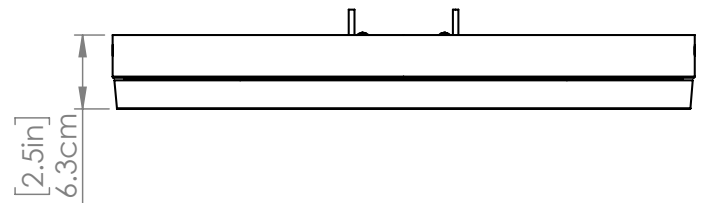

SKU | DVP39362

FINISH OPTIONS

Graphite
 Brass and Graphite
 Satin Nickel and Graphite

DIMENSIONS

Length / Ø: 19.75"
Width: N/A"
Height: 2.75"
Depth: N/A"
Minimum Height: 2.75"
Maximum Height: 2.75"

INTEGRATED LED INFORMATION