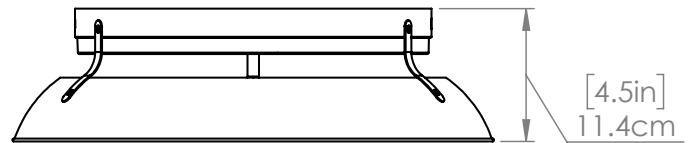

ALCENON CCT

| FLUSH MOUNT

SKU | DVP39538

FINISH OPTIONS

Ebony and Platinum (EB+PL)
Ebony and Painted Satin Brass (EB+PSB)

DIMENSIONS

Length / Ø: 16.25"
Width: N/A"
Height: 4.5"
Depth: N/A"
Minimum Height: N/A"
Maximum Height: N/A"

PIPE / CHAIN / CORD INFORMATION

Pipe/Chain Kit Included: Not Included
Pipe Information: N/A
Chain Information: N/A
Wire/Cord Information: 8 Inches
Max Sloped Ceiling Angle: N/A

ADDITIONAL INFORMATION

Wall and Ceiling Mountable: No
Up and Down Mountable: N/A
Location Certification: Dry Locations Only
ADA Compliant: No