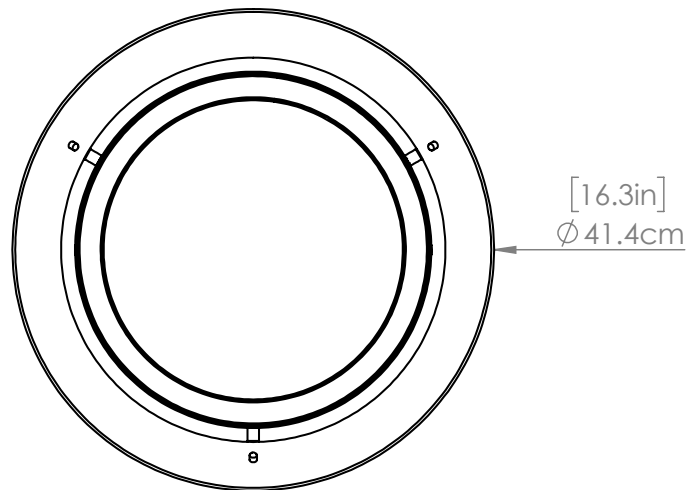

ALCENON CCT

| FLUSH MOUNT

SKU | DVP39538

FINISH OPTIONS

Ebony and Platinum (EB+PL)
Ebony and Painted Satin Brass (EB+PSB)

DIMENSIONS

Length / Ø: 16.25"
Width: N/A"
Height: 4.5"
Depth: N/A"
Minimum Height: N/A"
Maximum Height: N/A"

INTEGRATED LED INFORMATION

Wattage: 24W
Initial Lumens: 3200
Delivered Lumens (3000K): 1159
Delivered Lumens (4000K): 1271
Delivered Lumens (5000K): 1143
Colour Temperature: 3000K / 4000K / 5000K
CRI: 80+
Voltage: 120
Dimmable: Yes
Required Dimmer: N/A

PIPE / CHAIN / CORD INFORMATION

Pipe/Chain Kit Included: Not Included
Pipe Information: N/A
Chain Information: N/A
Wire/Cord Information: 8 Inches
Max Sloped Ceiling Angle: N/A

ADDITIONAL INFORMATION

Wall and Ceiling Mountable: No
Up and Down Mountable: N/A
Location Certification: Dry Locations Only
ADA Compliant: No