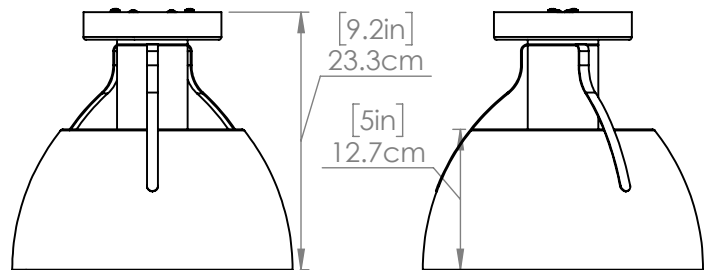

ALCENON OUTDOOR

| FLUSH MOUNT

SKU | DVP39570

FINISH OPTIONS

Black and Stainless Steel (BK+SS)

DIMENSIONS

Length / Ø: 10"

Width: N/A"

Height: 8.75"

Depth: N/A"

Minimum Height: N/A"

Maximum Height: N/A"

LAMPING

Number of Sockets: 1

Wattage of Individual Socket: 25W

Socket Type: GU10

Socket Orientation: Down

Lamp Confinement: Semi Enclosed

Voltage: 120V

Dimmable: Yes

Bulbs Not Included

PIPE / CHAIN / CORD INFORMATION

Pipe/Chain Kit Included: Not Included

Pipe Information: N/A

Chain Information: N/A

Wire/Cord Information: 8 Inches

Max Sloped Ceiling Angle: N/A

ADDITIONAL INFORMATION

Wall and Ceiling Mountable: No

Up and Down Mountable: N/A

Location Certification: Wet Location Rated