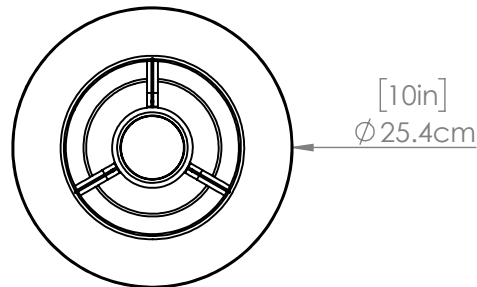

ALCENON OUTDOOR

| FLUSH MOUNT

SKU | DVP39570

FINISH OPTIONS

Black and Stainless Steel (BK+SS)

DIMENSIONS

Length / Ø: 10"

Width: N/A"

Height: 8.75"

Depth: N/A"

Minimum Height: N/A"

Maximum Height: N/A"

LAMPING

Number of Sockets: 1

Wattage of Individual Socket: 25W

Socket Type: GU10

Socket Orientation: Down

Lamp Confinement: Semi Enclosed

Voltage: 120V

Dimmable: Yes

Bulbs Not Included

PIPE / CHAIN / CORD INFORMATION

Pipe/Chain Kit Included: Not Included

Pipe Information: N/A

Chain Information: N/A

Wire/Cord Information: 8 Inches

Max Sloped Ceiling Angle: N/A

ADDITIONAL INFORMATION

Wall and Ceiling Mountable: No

Up and Down Mountable: N/A

Location Certification: Wet Location Rated