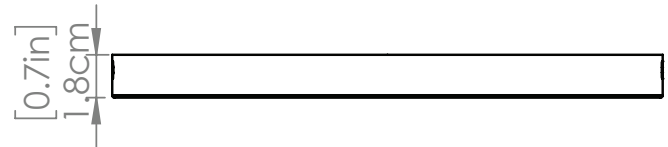

POLARIS

| FLUSHMOUNT

SKU | DVP39728

FINISH OPTIONS

Matte Black
Matte White

DIMENSIONS

Length / Ø: 8.9"
Width: N/A
Height: 0.7"
Depth: N/A

INTEGRATED LED INFORMATION

Wattage: 20W
Initial / Delivered Lumens: 2340 / 1400
Colour Temperature: 3000K / 4000K*
CRI: >80
Voltage: 120
Dimmable: Yes
Required Dimmer: C•L / LED+ / Universal LED
*Colour temperature available separately for overseas orders only

PIPE / CHAIN / CORD INFORMATION

Pipe/Chain Kit Included: Not Included
Pipe Information: N/A
Chain Information: N/A
Wire/Cord Information: 8 inches
Max Sloped Ceiling Angle: N/A