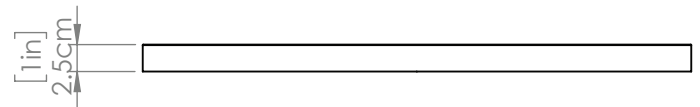

WARRANTY

5 Years Residential
50,000 Hours Commercial*

*Life Rated for 50,000 hours at >70% lumen maintenance