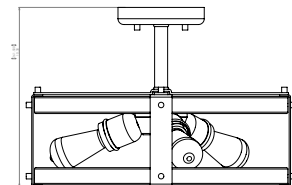

RELATED SKUS

WARRANTY

5 Years

ADDITIONAL INFORMATION

No chain included. No pipe included.