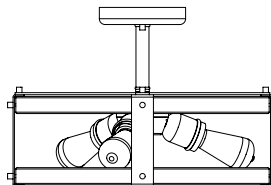

RELATED SKUS

WARRANTY

5 Years

ADDITIONAL INFORMATION

No chain included. No pipe included.