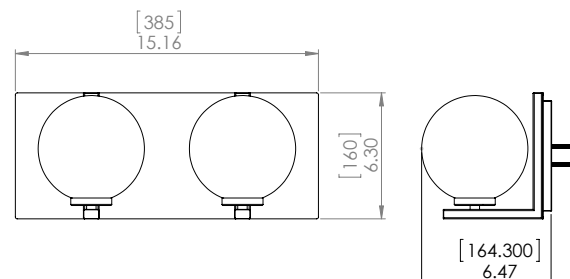

SKU | DVP40422

FINISH OPTIONS

Brass and Graphite with Ripple Glass (BR+GR-RPG)
 Chrome with Ripple Glass (CH-RPG)
 Satin Nickel and Graphite with Ripple Glass (SN+GR-RPG)

DIMENSIONS

Length / Ø: 15.25"
Width: N/A"
Height: 6.25"
Depth: 6.5"
Minimum Height: N/A"
Maximum Height: N/A"

LAMPING

Number of Sockets: 2
Wattage of Individual Socket: 25W
Socket Type: Candelabra (E12)
Socket Orientation: Up and Down
Lamp Confinement: Fully Enclosed
Voltage: 120V
Dimmable: Yes
Bulbs Not Included

PIPE / CHAIN / CORD INFORMATION

Pipe/Chain Kit Included: Not Included
Pipe Information: N/A
Chain Information: N/A
Wire/Cord Information: 8 Inches
Max Sloped Ceiling Angle: N/A
**Conversion 19° to 45°: ASY0101+Finish (2 loops + 1 chain):
 For Additional Cost*