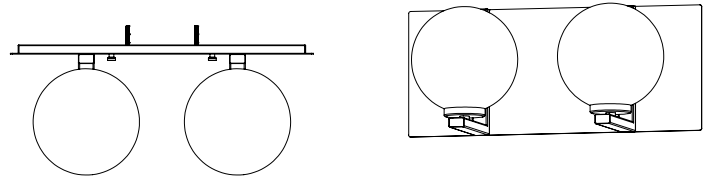

SKU | DVP40422

FINISH OPTIONS

Brass and Graphite with Ripple Glass (BR+GR-RPG)
 Chrome with Ripple Glass (CH-RPG)
 Satin Nickel and Graphite with Ripple Glass (SN+GR-RPG)

DIMENSIONS

Length / Ø: 15.25"
Width: N/A"
Height: 6.25"
Depth: 6.5"
Minimum Height: N/A"
Maximum Height: N/A"

LAMPING

Number of Sockets: 2
Wattage of Individual Socket: 25W
Socket Type: Candelabra (E12)
Socket Orientation: Up and Down
Lamp Confinement: Fully Enclosed
Voltage: 120V
Dimmable: Yes
Bulbs Not Included

PIPE / CHAIN / CORD INFORMATION

Pipe/Chain Kit Included: Not Included
Pipe Information: N/A
Chain Information: N/A
Wire/Cord Information: 8 Inches
Max Sloped Ceiling Angle: N/A
**Conversion 19° to 45°: ASY0101+Finish (2 loops + 1 chain):
 For Additional Cost*