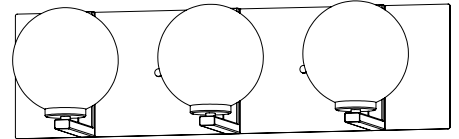

TROPEA

| VANITY

SKU | DVP40443

FINISH OPTIONS

- Brass and Graphite with Ripple Glass (BR+GR-RPG)
- Chrome with Ripple Glass (CH-RPG)
- Satin Nickel and Graphite with Ripple Glass (SN+GR-RPG)

DIMENSIONS

- Length / Ø:** 22.75"
- Width:** N/A"
- Height:** 6.25"
- Depth:** 6.5"
- Minimum Height:** N/A"
- Maximum Height:** N/A"

LAMPING

- Number of Sockets:** 3
- Wattage of Individual Socket:** 25W
- Socket Type:** Candelabra (E12)
- Socket Orientation:** Up and Down
- Lamp Confinement:** Fully Enclosed
- Voltage:** 120V
- Dimmable:** Yes
- Bulbs Not Included**

PIPE / CHAIN / CORD INFORMATION

- Pipe/Chain Kit Included:** Not Included
- Pipe Information:** N/A
- Chain Information:** N/A
- Wire/Cord Information:** 8 Inches
- Max Sloped Ceiling Angle:** N/A
- *Conversion 19° to 45° : ASY0101+Finish (2 loops + 1 chain):
For Additional Cost*