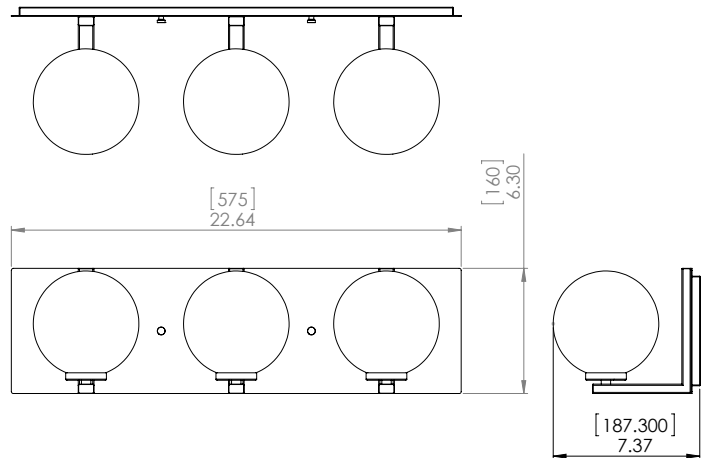

TROPEA

| VANITY

SKU | DVP40443

FINISH OPTIONS

- Brass and Graphite with Ripple Glass (BR+GR-RPG)
- Chrome with Ripple Glass (CH-RPG)
- Satin Nickel and Graphite with Ripple Glass (SN+GR-RPG)

DIMENSIONS

- Length / Ø:** 22.75"
- Width:** N/A"
- Height:** 6.25"
- Depth:** 6.5"
- Minimum Height:** N/A"
- Maximum Height:** N/A"

LAMPING

- Number of Sockets:** 3
- Wattage of Individual Socket:** 25W
- Socket Type:** Candelabra (E12)
- Socket Orientation:** Up and Down
- Lamp Confinement:** Fully Enclosed
- Voltage:** 120V
- Dimmable:** Yes
- Bulbs Not Included**

PIPE / CHAIN / CORD INFORMATION

- Pipe/Chain Kit Included:** Not Included
- Pipe Information:** N/A
- Chain Information:** N/A
- Wire/Cord Information:** 8 Inches
- Max Sloped Ceiling Angle:** N/A
- *Conversion 19° to 45° : ASY0101+Finish (2 loops + 1 chain):
For Additional Cost*