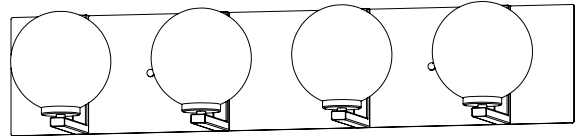

SKU | DVP40444

FINISH OPTIONS

- Brass and Graphite with Ripple Glass (BR+GR-RPG)
- Chrome with Ripple Glass (CH-RPG)
- Satin Nickel and Graphite with Ripple Glass (SN+GR-RPG)

DIMENSIONS

- Length / Ø:** 31"
- Width:** N/A"
- Height:** 6.25"
- Depth:** 6.5"
- Minimum Height:** N/A"
- Maximum Height:** N/A"

LAMPING

- Number of Sockets:** 4
- Wattage of Individual Socket:** 25W
- Socket Type:** Candelabra (E12)
- Socket Orientation:** Up and Down
- Lamp Confinement:** Fully Enclosed
- Voltage:** 120V
- Dimmable:** Yes
- Bulbs Not Included**

PIPE / CHAIN / CORD INFORMATION

- Pipe/Chain Kit Included:** Not Included
- Pipe Information:** N/A
- Chain Information:** N/A
- Wire/Cord Information:** 8 Inches
- Max Sloped Ceiling Angle:** N/A
- \*Conversion 19° to 45° : ASY0101+Finish (2 loops + 1 chain); For Additional Cost*