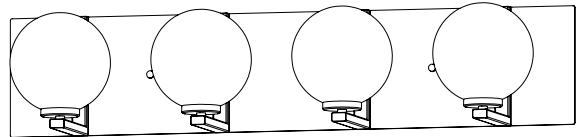

TROPEA

SKU | DVP40444

DVI
LIGHTING

CATEGORY: Vanity

DIMENSIONS

Length / Ø: 31"

Width: N/A"

Height: 6.25"

Depth: 6.5

Minimum Height: N/A"

Maximum Height: N/A"

LAMPING

Number of Sockets: 4

Wattage of Individual Socket: 25

Socket Type: Candelabra

Bulbs Included: No

Orientation of Light Source: Up and Down

Lamp Confinement: Fully Enclosed

Voltage: 120

Dimmable: Yes

FINISH OPTIONS

Satin Nickel and Graphite with Ripple Glass

Chrome with Ripple Glass

Brass and Graphite with Ripple Glass