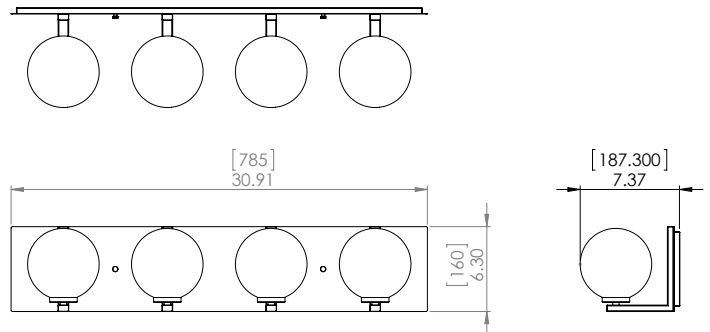

SKU | DVP40444

FINISH OPTIONS

- Brass and Graphite with Ripple Glass (BR+GR-RPG)
- Chrome with Ripple Glass (CH-RPG)
- Satin Nickel and Graphite with Ripple Glass (SN+GR-RPG)

DIMENSIONS

- Length / Ø:** 31"
- Width:** N/A"
- Height:** 6.25"
- Depth:** 6.5"
- Minimum Height:** N/A"
- Maximum Height:** N/A"

LAMPING

- Number of Sockets:** 4
- Wattage of Individual Socket:** 25W
- Socket Type:** Candelabra (E12)
- Socket Orientation:** Up and Down
- Lamp Confinement:** Fully Enclosed
- Voltage:** 120V
- Dimmable:** Yes
- Bulbs Not Included**

PIPE / CHAIN / CORD INFORMATION

- Pipe/Chain Kit Included:** Not Included
- Pipe Information:** N/A
- Chain Information:** N/A
- Wire/Cord Information:** 8 Inches
- Max Sloped Ceiling Angle:** N/A
- \*Conversion 19° to 45° : ASY0101+Finish (2 loops + 1 chain); For Additional Cost*