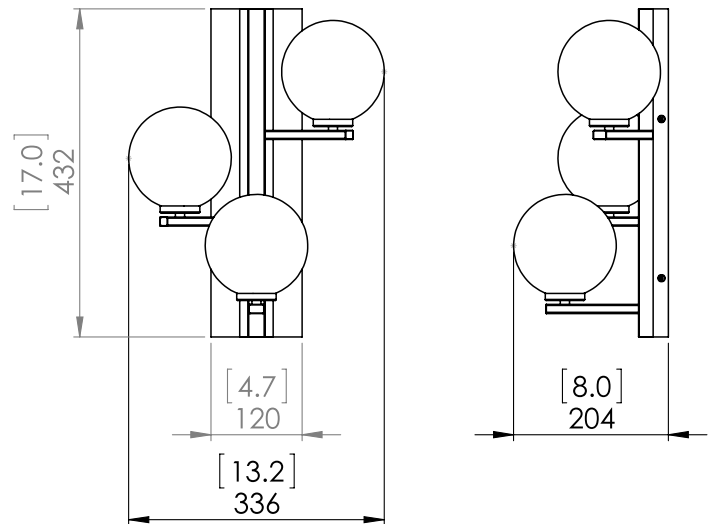

SKU | DVP40499

FINISH OPTIONS

Brass and Graphite with Ripple Glass (BR+GR-RPG)
 Chrome with Ripple Glass (CH-RPG)
 Satin Nickel and Graphite with Ripple Glass (SN+GR-RPG)

DIMENSIONS

Length / Ø: N/A"**Width:** 13.25"**Height:** 17"**Depth:** 8"**Minimum Height:** 18.5"**Maximum Height:** 18.5"

LAMPING

Number of Sockets: 3**Wattage of Individual Socket:** 25W**Socket Type:** Candelabra (E12)**Socket Orientation:** Up and Down**Lamp Confinement:** Fully Enclosed**Voltage:** 120V**Dimmable:** Yes**Bulbs Not Included**

PIPE / CHAIN / CORD INFORMATION

Pipe/Chain Kit Included: Not Included**Pipe Information:** N/A**Chain Information:** N/A**Wire/Cord Information:** 8 Inches**Max Sloped Ceiling Angle:** N/A

**Conversion 19° to 45° : ASY0101+Finish (2 loops + 1 chain);
 For Additional Cost*