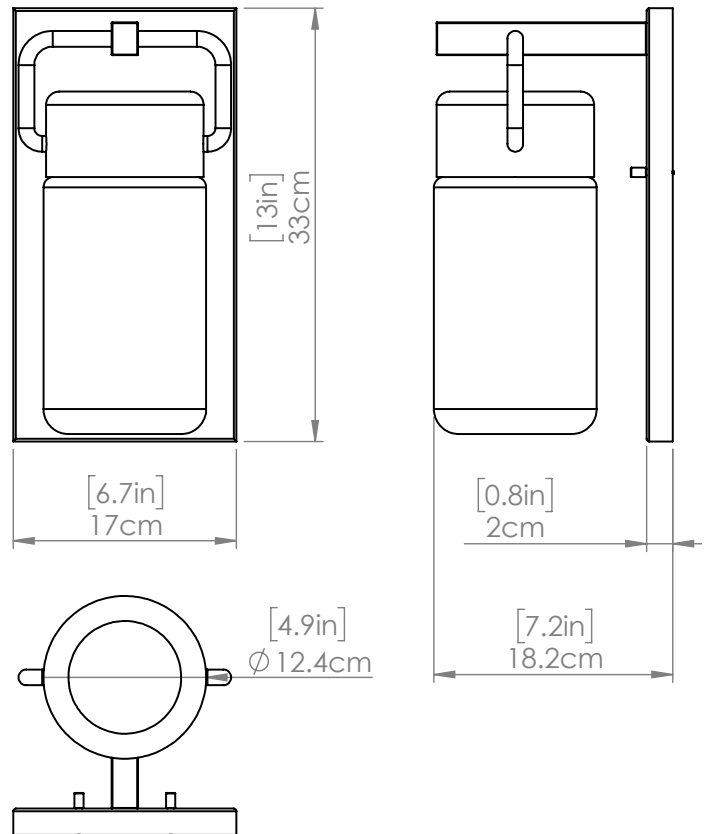

TUXEDO OUTDOOR

| SCONCE

SKU | DVP40772

FINISH OPTIONS

Black with Clear Seedy Glass (BK-SDY)

DIMENSIONS

Length / Ø: N/A"

Width: 6.75"

Height: 13"

Depth: 7.25"

Minimum Height: N/A"

Maximum Height: N/A"

LAMPING

Number of Sockets: 1

Wattage of Individual Socket: 40W

Socket Type: Medium Base (E26)

Socket Orientation: Down

Lamp Confinement: Semi Enclosed

Voltage: 120V

Dimmable: Yes

Bulbs Not Included

PIPE / CHAIN / CORD INFORMATION

Pipe/Chain Kit Included: Not Included

Pipe Information: N/A

Chain Information: N/A

Wire/Cord Information: 8 Inches

Max Sloped Ceiling Angle: N/A

ADDITIONAL INFORMATION

Wall and Ceiling Mountable: No

Up and Down Mountable: Yes

Location Certification: Wet Location Rated