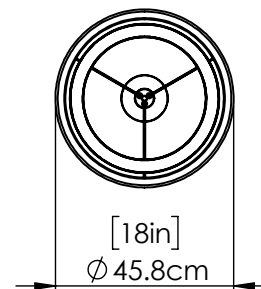

DIMENSIONS

Length / Ø: 18"
Width: N/A"
Height: 5.5"
Depth: N/A"
Minimum Height: 7"
Maximum Height: 47"

INTEGRATED LED INFORMATION

Wattage: 39.99W
Initial Lumens: 3200
Delivered Lumens (3000K): N/A
Delivered Lumens (4000K): N/A
Delivered Lumens (5000K): N/A
Colour Temperature: 3000K / 4000K / 5000K
CRI: 90+
Voltage: 120
Dimmable: Yes
Required Dimmer: N/A

PIPE / CHAIN / CORD INFORMATION

Pipe/Chain Kit Included: Pipe Kit Available
Pipe Information: 40 (15 + 12 + 9 + 4) x 0.5 Inches Pipe Kit
Chain Information: N/A
Wire/Cord Information: 10 Ft
Max Sloped Ceiling Angle: ASY0101 Chain & 2 Loops 180 Degrees
**Conversion 19° to 45° : ASY0101+Finish (2 loops + 1 chain):
For Additional Cost*