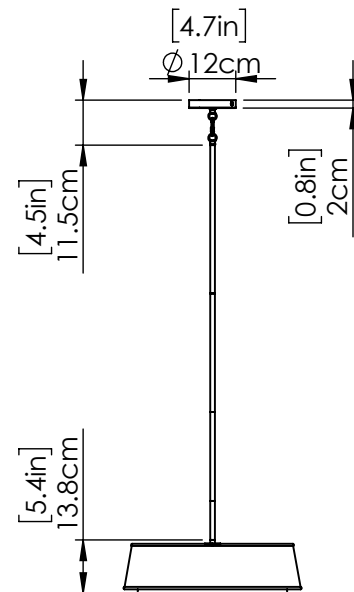

DIMENSIONS

Length / Ø: 18"
Width: N/A"
Height: 5.5"
Depth: N/A"
Minimum Height: 7"
Maximum Height: 47"

INTEGRATED LED INFORMATION

Wattage: 39.99W
Initial Lumens: 3200
Delivered Lumens (3000K): N/A
Delivered Lumens (4000K): N/A
Delivered Lumens (5000K): N/A
Colour Temperature: 3000K / 4000K / 5000K
CRI: 90+
Voltage: 120
Dimmable: Yes
Required Dimmer: N/A

PIPE / CHAIN / CORD INFORMATION

Pipe/Chain Kit Included: Pipe Kit Available
Pipe Information: 40 (15 + 12 + 9 + 4) x 0.5 Inches Pipe Kit
Chain Information: N/A
Wire/Cord Information: 10 Ft
Max Sloped Ceiling Angle: ASY0101 Chain & 2 Loops 180 Degrees
**Conversion 19° to 45° : ASY0101+Finish (2 loops + 1 chain):
For Additional Cost*