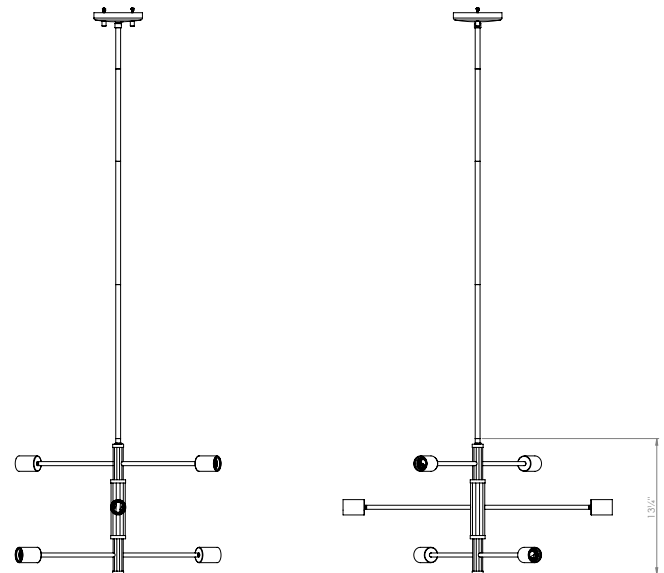

WARRANTY

5 Years Residential
20,000 Hours Commercial