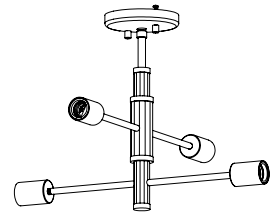

LAKE LOFT

| SEMI-FLUSH MOUNT

SKU | DVP41112

FINISH OPTIONS

Brass and Graphite (BR+GR)
Platinum and Graphite (PL+GR)

DIMENSIONS

Length / Ø: 16"
Width: N/A"
Height: 12.5"
Depth: N/A"
Minimum Height: N/A"
Maximum Height: N/A"

LAMPING

Number of Sockets: 4
Wattage of Individual Socket: 70W
Socket Type: Medium Base (E26)
Socket Orientation: Sideways
Lamp Confinement: Fully Open
Voltage: 120V
Dimmable: Yes
Bulbs Not Included

PIPE / CHAIN / CORD INFORMATION

Pipe/Chain Kit Included: Not Included
Pipe Information: N/A
Chain Information: N/A
Wire/Cord Information: 8 Inches
Max Sloped Ceiling Angle: N/A
**Conversion 19° to 45° : ASY0101+Finish (2 loops + 1 chain):
For Additional Cost*