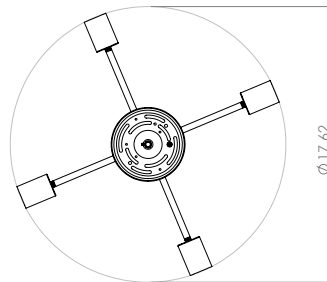

LAKE LOFT

| SEMI-FLUSH MOUNT

SKU | DVP41112

FINISH OPTIONS

Brass and Graphite (BR+GR)
Platinum and Graphite (PL+GR)

DIMENSIONS

Length / Ø: 16"
Width: N/A"
Height: 12.5"
Depth: N/A"
Minimum Height: N/A"
Maximum Height: N/A"

LAMPING

Number of Sockets: 4
Wattage of Individual Socket: 70W
Socket Type: Medium Base (E26)
Socket Orientation: Sideways
Lamp Confinement: Fully Open
Voltage: 120V
Dimmable: Yes
Bulbs Not Included

PIPE / CHAIN / CORD INFORMATION

Pipe/Chain Kit Included: Not Included
Pipe Information: N/A
Chain Information: N/A
Wire/Cord Information: 8 Inches
Max Sloped Ceiling Angle: N/A
**Conversion 19° to 45° : ASY0101+Finish (2 loops + 1 chain):
For Additional Cost*