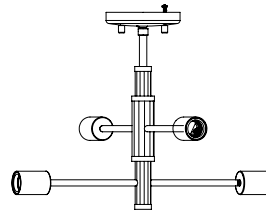

LAKE LOFT

| SEMI-FLUSH MOUNT

SKU | DVP41112

FINISH OPTIONS

Brass and Graphite (BR+GR)
Platinum and Graphite (PL+GR)

DIMENSIONS

Length / Ø: 16"
Width: N/A"
Height: 12.5"
Depth: N/A"
Minimum Height: N/A"
Maximum Height: N/A"

LAMPING

Number of Sockets: 4
Wattage of Individual Socket: 70W
Socket Type: Medium Base (E26)
Socket Orientation: Sideways
Lamp Confinement: Fully Open
Voltage: 120V
Dimmable: Yes
Bulbs Not Included

PIPE / CHAIN / CORD INFORMATION

Pipe/Chain Kit Included: Not Included
Pipe Information: N/A
Chain Information: N/A
Wire/Cord Information: 8 Inches
Max Sloped Ceiling Angle: N/A
**Conversion 19° to 45° : ASY0101+Finish (2 loops + 1 chain):
For Additional Cost*