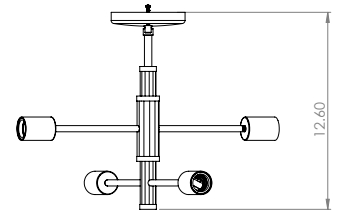

LAKE LOFT

| SEMI-FLUSH MOUNT

SKU | DVP41112

FINISH OPTIONS

Brass and Graphite (BR+GR)
Platinum and Graphite (PL+GR)

DIMENSIONS

Length / Ø: 16"
Width: N/A"
Height: 12.5"
Depth: N/A"
Minimum Height: N/A"
Maximum Height: N/A"

LAMPING

Number of Sockets: 4
Wattage of Individual Socket: 70W
Socket Type: Medium Base (E26)
Socket Orientation: Sideways
Lamp Confinement: Fully Open
Voltage: 120V
Dimmable: Yes
Bulbs Not Included

PIPE / CHAIN / CORD INFORMATION

Pipe/Chain Kit Included: Not Included
Pipe Information: N/A
Chain Information: N/A
Wire/Cord Information: 8 Inches
Max Sloped Ceiling Angle: N/A
**Conversion 19° to 45° : ASY0101+Finish (2 loops + 1 chain):
For Additional Cost*