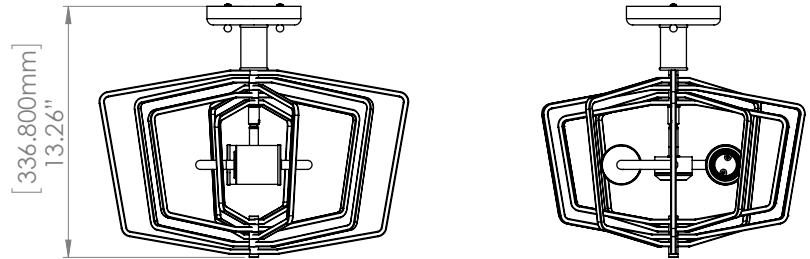

FIXTURE SPECIFICATIONS

- Length / Ø:** 16.25"
- Width:** N/A
- Depth:** N/A
- Height:** 13"
- Minimum Height:** N/A
- Maximum Height:** N/A
- Damp Location Certified:** No
- Wet Location Certified:** No

LAMPING

- Number of Bulbs:** 2
- Max Bulb Wattage:** 70W
- Socket Type:** Medium Base
- Recommended Bulb:** E26/ST19 Clear Edison LED
- Bulbs Included:** No

FINISH OPTIONS

MF+GR

GLASS OPTIONS

N/A

RELATED SKUS