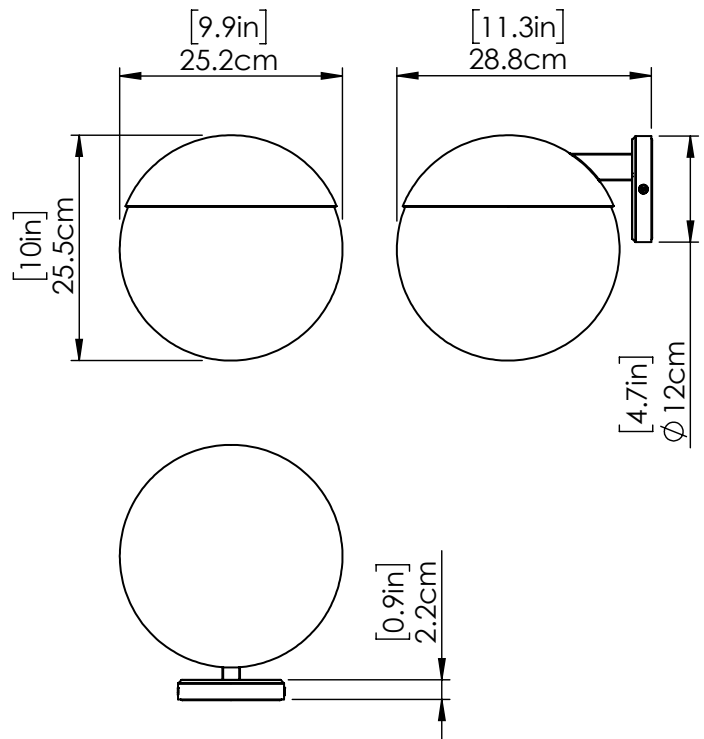

## DIMENSIONS

**Length / Ø:** 10"

**Width:** N/A"

**Height:** 10"

**Depth:** 11.25"

**Minimum Height:** N/A"

**Maximum Height:** N/A"

## PIPE / CHAIN / CORD INFORMATION

**Pipe/Chain Kit Included:** Not Included

**Pipe Information:** N/A

**Chain Information:** N/A

**Wire/Cord Information:** 8 Inches

**Max Sloped Ceiling Angle:** N/A