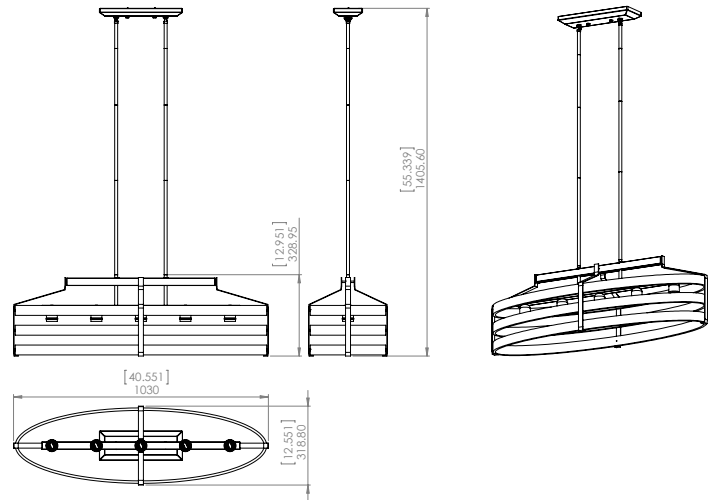

## DIMENSIONS

**Length / Ø:** 40.5"  
**Width:** 12.5"  
**Height:** 13"  
**Depth:** N/A"  
**Minimum Height:** 14.5"  
**Maximum Height:** 54.5"

## LAMPING

**Number of Sockets:** 5  
**Wattage of Individual Socket:** 70W  
**Socket Type:** Medium Base (E26)  
**Socket Orientation:** Down  
**Lamp Confinement:** Fully Open  
**Voltage:** 120V  
**Dimmable:** Yes  
**Bulbs Not Included**

## PIPE / CHAIN / CORD INFORMATION

**Pipe/Chain Kit Included:** Pipe Kit Available  
**Pipe Information:** 40 (15 + 12 + 9 + 4) x 0.5 Inches Pipe Kit  
**Chain Information:** N/A  
**Wire/Cord Information:** 10 Ft  
**Max Sloped Ceiling Angle:** N/A  
*\*Conversion 19° to 45° : ASY0101+Finish (2 loops + 1 chain):  
For Additional Cost*