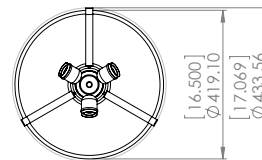

WARRANTY

5 Years Residential
20,000 Hours Commercial