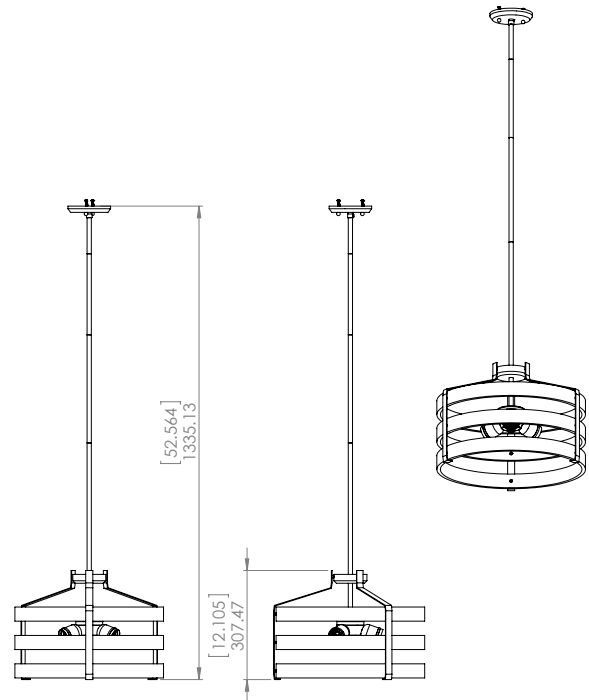

## DIMENSIONS

**Length / Ø:** 17"  
**Width:** N/A"  
**Height:** 12.25"  
**Depth:** N/A"  
**Minimum Height:** 13.75"  
**Maximum Height:** 53.75"

## LAMPING

**Number of Sockets:** 3  
**Wattage of Individual Socket:** 70W  
**Socket Type:** Medium Base (E26)  
**Socket Orientation:** Sideways  
**Lamp Confinement:** Fully Open  
**Voltage:** 120V  
**Dimmable:** Yes  
**Bulbs Not Included**

## PIPE / CHAIN / CORD INFORMATION

**Pipe/Chain Kit Included:** Pipe Kit Available  
**Pipe Information:** 40 (15 + 12 + 9 + 4) x 0.5 Inches Pipe Kit  
**Chain Information:** N/A  
**Wire/Cord Information:** 10 Ft  
**Max Sloped Ceiling Angle:** N/A  
*\*Conversion 19° to 45° : ASY0101+Finish (2 loops + 1 chain):  
For Additional Cost*