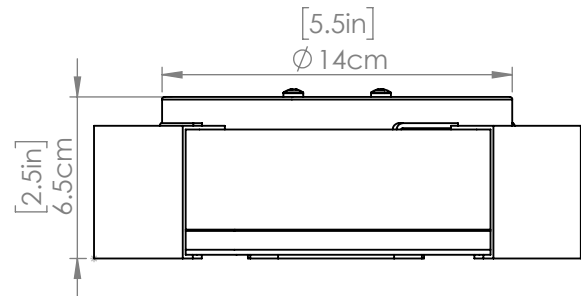

PETRA

| FLUSH MOUNT

SKU | DVP42018

FINISH OPTIONS

Ebony with Gray Faux Alabaster
Brass with Brown Faux Alabaster

DIMENSIONS

Length / Ø: 8 in
Width: N/A
Height: 2.5 in
Depth: N/A
Minimum Height: 2.5 in
Maximum Height: N/A

PIPE / CHAIN / CORD INFORMATION

Pipe/Chain Kit Included: No
Pipe Information: N/A
Chain Information: N/A
Wire/Cord Information: 8 in
Max Sloped Ceiling Angle: N/A

ADDITIONAL INFORMATION

Wall and Ceiling Mountable: Yes
Up and Down Mountable: N/A
Location Certification: Dry Locations Only
ADA Compliant: N/A