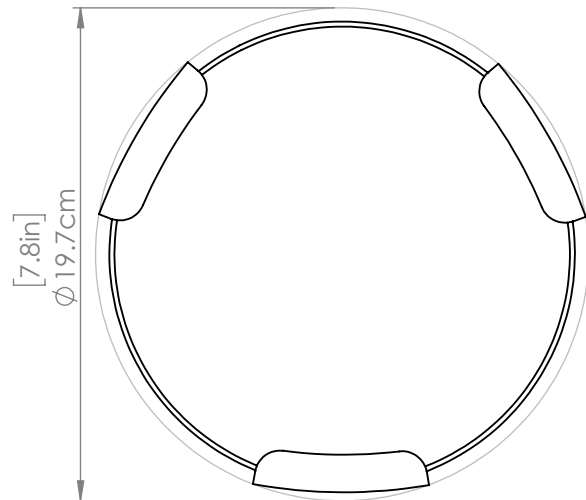

PETRA

| FLUSH MOUNT

SKU | DVP42018

FINISH OPTIONS

Ebony with Gray Faux Alabaster
Brass with Brown Faux Alabaster

DIMENSIONS

Length / Ø: 8 in
Width: N/A
Height: 2.5 in
Depth: N/A
Minimum Height: 2.5 in
Maximum Height: N/A

INTEGRATED LED INFORMATION

Wattage: 1 X 10W
Initial Lumens: 1130
Delivered Lumens (3000K): 452
Delivered Lumens (4000K): 485
Delivered Lumens (5000K): 478
Colour Temperature: 3000/4000/5000K
CRI: 80+
Voltage: 120
Dimmable: Yes
Required Dimmer: Led+/Universal

PIPE / CHAIN / CORD INFORMATION

Pipe/Chain Kit Included: No
Pipe Information: N/A
Chain Information: N/A
Wire/Cord Information: 8 in
Max Sloped Ceiling Angle: N/A

ADDITIONAL INFORMATION

Wall and Ceiling Mountable: Yes
Up and Down Mountable: N/A
Location Certification: Dry Locations Only
ADA Compliant: N/A