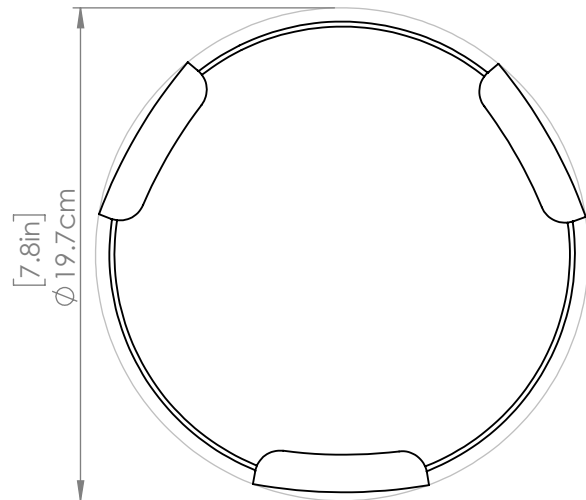

PETRA

| FLUSH MOUNT

SKU | DVP42018

FINISH OPTIONS

Ebony with Gray Faux Alabaster
Brass with Brown Faux Alabaster

DIMENSIONS

Length / Ø: 8 in
Width: N/A
Height: 2.5 in
Depth: N/A
Minimum Height: 2.5 in
Maximum Height: N/A

INTEGRATED LED INFORMATION

Wattage: 1 X 10W
Initial Lumens: 1130
Delivered Lumens (2700K): 461
Delivered Lumens (3000K): 468
Delivered Lumens (3500K): 474
Delivered Lumens (4000K): 485
Delivered Lumens (5000K): 478
Colour Temperature: 2700/3000/3500/4000/5000K
CRI: 80+
Voltage: 120
Dimmable: Yes
Required Dimmer: Led+/Universal

PIPE / CHAIN / CORD INFORMATION

Pipe/Chain Kit Included: No
Pipe Information: N/A
Chain Information: N/A
Wire/Cord Information: 8 in
Max Sloped Ceiling Angle: N/A

ADDITIONAL INFORMATION

Wall and Ceiling Mountable: Yes
Up and Down Mountable: N/A
Location Certification: Dry Locations Only
ADA Compliant: N/A