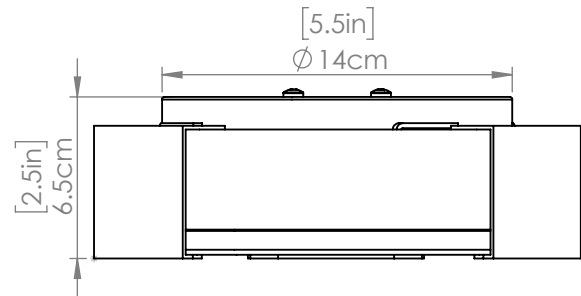

PETRA

| FLUSH MOUNT

SKU | DVP42018

FINISH OPTIONS

Ebony with Gray Faux Alabaster
Brass with Brown Faux Alabaster

DIMENSIONS

Length / Ø: 8 in
Width: N/A
Height: 2.5 in
Depth: N/A
Minimum Height: 2.5 in
Maximum Height: N/A

INTEGRATED LED INFORMATION

Wattage: 1 X 10W
Initial Lumens: 1130
Delivered Lumens (2700K): 461
Delivered Lumens (3000K): 468
Delivered Lumens (3500K): 474
Delivered Lumens (4000K): 485
Delivered Lumens (5000K): 478
Colour Temperature: 2700/3000/3500/4000/5000K
CRI: 80+
Voltage: 120
Dimmable: Yes
Required Dimmer: Led+/Universal

PIPE / CHAIN / CORD INFORMATION

Pipe/Chain Kit Included: No
Pipe Information: N/A
Chain Information: N/A
Wire/Cord Information: 8 in
Max Sloped Ceiling Angle: N/A

ADDITIONAL INFORMATION

Wall and Ceiling Mountable: Yes
Up and Down Mountable: N/A
Location Certification: Dry Locations Only
ADA Compliant: N/A