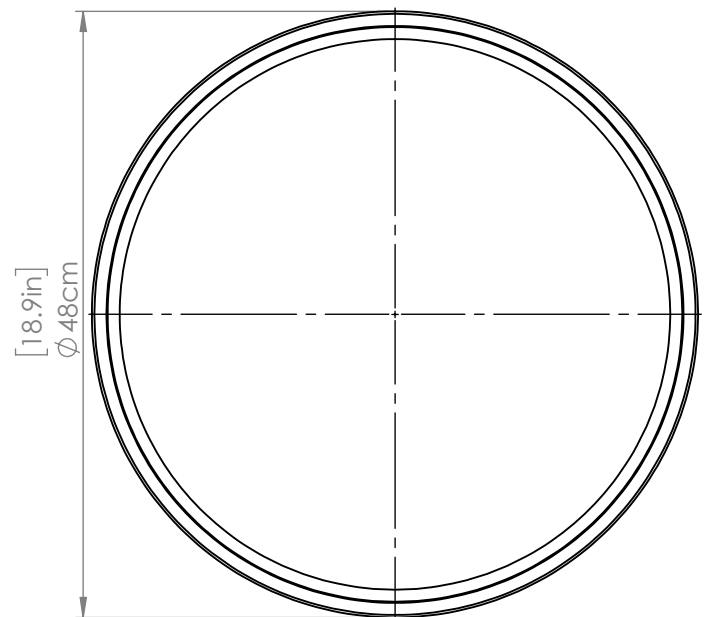

PIPE / CHAIN / CORD INFORMATION

Pipe/Chain Kit Included: Not Included
Pipe Information: N/A
Chain Information: N/A
Wire/Cord Information: 8in
Max Sloped Ceiling Angle: N/A
**Conversion 19° to 45°: ASY0101+Finish (2 loops + 1 chain):
For Additional Cost*