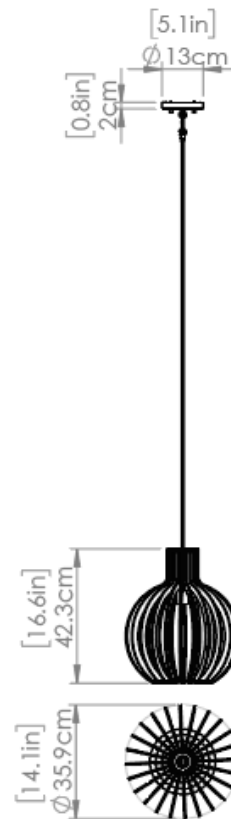

NAHANNI PARK

| PENDANT

SKU | DVP42621

FINISH OPTIONS

- Black with Natural Wood Shade (BK-NW)
- Black with Black Wood Shade (BK-BW)

DIMENSIONS

- **Length / Ø:** 14.25"
- **Width:** N/A"
- **Height:** 16.75"
- **Depth:** N/A"
- **Minimum Height:** 18.25"
- **Maximum Height:** 142.75"

LAMPING

- **Number of Sockets:** 1
- **Wattage of Individual Socket:** 18W
- **Socket Type:** Medium Base
- **Socket Orientation:** Down
- **Lamp Confinement:** Fully Open
- **Voltage:** 120V
- **Dimmable:** Yes
- **Bulbs Not Included**

PIPE / CHAIN / CORD INFORMATION

- **Pipe/Chain Kit Included:** Not Included
- **Pipe Information:** N/A
- **Chain Information:** N/A
- **Wire/Cord Information:** 120 in
- **Max Sloped Ceiling Angle:**
  **Conversion 19° to 45° : ASY0101+Finish (2 loops + 1 chain):
  For Additional Cost*

ADDITIONAL INFORMATION

- **Wall and Ceiling Mountable:** No
- **Up and Down Mountable:**
- **Location Certification:** Dry Locations Only
- **ADA Compliant:**

WARRANTY

- 5 Years Residential
- 20,000 Hours Commercial