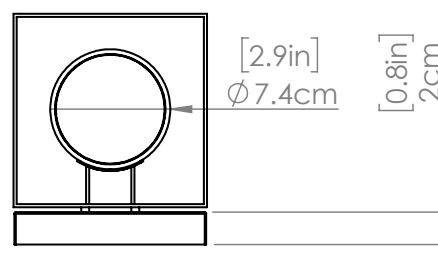

SKU | DVP43060

FINISH OPTIONS

Stainless Steel and Black (SS+BK)

DIMENSIONS

Length / Ø: N/A"
Width: 4.75"
Height: 8.5"
Depth: 5.75"
Minimum Height: N/A"
Maximum Height: N/A"

LAMPING

Number of Sockets: 1
Wattage of Individual Socket: 25W
Socket Type: GU10
Socket Orientation: Down
Lamp Confinement: Semi Enclosed
Voltage: 120V
Dimmable: Yes
Bulbs Not Included

PIPE / CHAIN / CORD INFORMATION

Pipe/Chain Kit Included: Not Included
Pipe Information: N/A
Chain Information: N/A
Wire/Cord Information: 8 Inches
Max Sloped Ceiling Angle: N/A

ADDITIONAL INFORMATION

Wall and Ceiling Mountable: No
Up and Down Mountable: Yes
Location Certification: Wet Location Rated
ADA Compliant: No