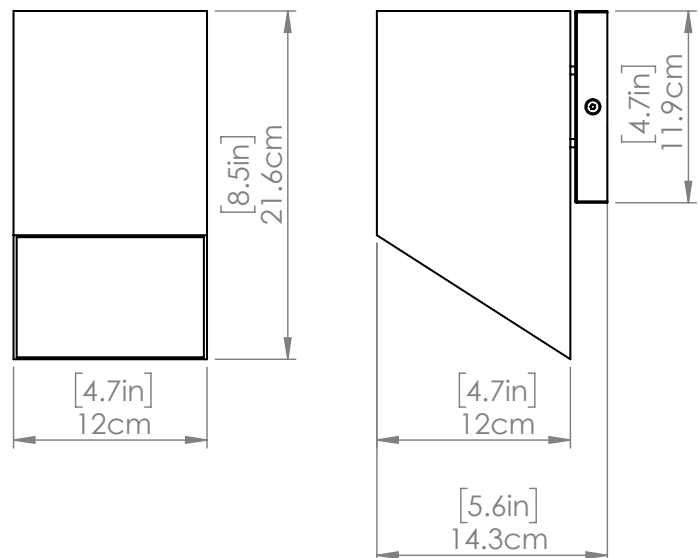

SKU | DVP43060

FINISH OPTIONS

Stainless Steel and Black (SS+BK)

DIMENSIONS

Length / Ø: N/A"
Width: 4.75"
Height: 8.5"
Depth: 5.75"
Minimum Height: N/A"
Maximum Height: N/A"

LAMPING

Number of Sockets: 1
Wattage of Individual Socket: 25W
Socket Type: GU10
Socket Orientation: Down
Lamp Confinement: Semi Enclosed
Voltage: 120V
Dimmable: Yes
Bulbs Not Included

PIPE / CHAIN / CORD INFORMATION

Pipe/Chain Kit Included: Not Included
Pipe Information: N/A
Chain Information: N/A
Wire/Cord Information: 8 Inches
Max Sloped Ceiling Angle: N/A

ADDITIONAL INFORMATION

Wall and Ceiling Mountable: No
Up and Down Mountable: Yes
Location Certification: Wet Location Rated
ADA Compliant: No