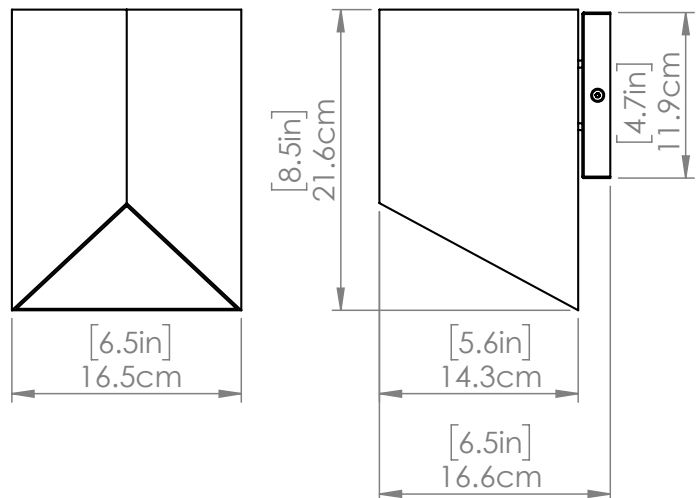

## DIMENSIONS

**Length / Ø:** N/A"

**Width:** 6.5"

**Height:** 8.5"

**Depth:** 6.5"

**Minimum Height:** N/A"

**Maximum Height:** N/A"

## PIPE / CHAIN / CORD INFORMATION

**Pipe/Chain Kit Included:** Not Included

**Pipe Information:** N/A

**Chain Information:** N/A

**Wire/Cord Information:** 8 Inches

**Max Sloped Ceiling Angle:** N/A