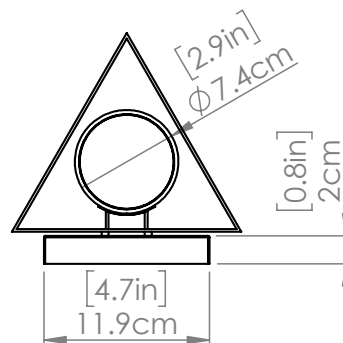

## DIMENSIONS

**Length / Ø:** N/A"

**Width:** 6.5"

**Height:** 8.5"

**Depth:** 6.5"

**Minimum Height:** N/A"

**Maximum Height:** N/A"

## PIPE / CHAIN / CORD INFORMATION

**Pipe/Chain Kit Included:** Not Included

**Pipe Information:** N/A

**Chain Information:** N/A

**Wire/Cord Information:** 8 Inches

**Max Sloped Ceiling Angle:** N/A