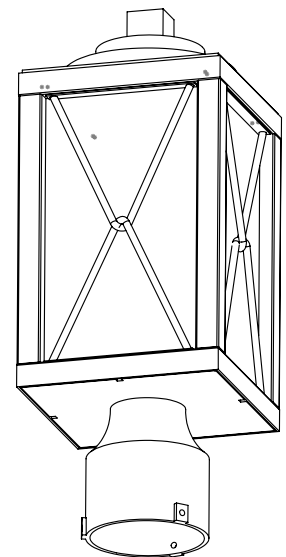

COUNTY FAIR OUTDOOR | OUTDOOR POST LAMP

SKU | DVP43377

FINISH OPTIONS

Black and Birchwood on Metal (BK+BIW-CL)
Black and Ironwood on Metal (BK+IW-CL)
Black with Clear Glass (BK-CL)

DIMENSIONS

Length / Ø: 5.5"
Width: 5.5"
Height: 14.5"
Depth: N/A"
Minimum Height: N/A"
Maximum Height: N/A"

LAMPING

Number of Sockets: 1
Wattage of Individual Socket: 40W
Socket Type: Medium Base (E26)
Socket Orientation: Up
Lamp Confinement: Fully Enclosed
Voltage: 120V
Dimmable: Yes
Bulbs Not Included

PIPE / CHAIN / CORD INFORMATION

Pipe/Chain Kit Included: Not Included
Pipe Information: N/A
Chain Information: N/A
Wire/Cord Information: 8 Inches
Max Sloped Ceiling Angle: N/A
**Conversion 19° to 45° : ASY0101+Finish (2 loops + 1 chain);
For Additional Cost*