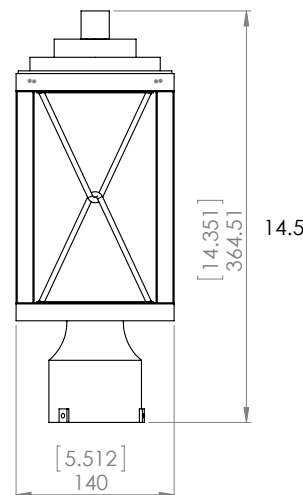

COUNTY FAIR OUTDOOR | OUTDOOR POST LAMP

SKU | DVP43377

FINISH OPTIONS

Black and Birchwood on Metal (BK+BIW-CL)
Black and Ironwood on Metal (BK+IW-CL)
Black with Clear Glass (BK-CL)

DIMENSIONS

Length / Ø: 5.5"
Width: 5.5"
Height: 14.5"
Depth: N/A"
Minimum Height: N/A"
Maximum Height: N/A"

LAMPING

Number of Sockets: 1
Wattage of Individual Socket: 40W
Socket Type: Medium Base (E26)
Socket Orientation: Up
Lamp Confinement: Fully Enclosed
Voltage: 120V
Dimmable: Yes
Bulbs Not Included

PIPE / CHAIN / CORD INFORMATION

Pipe/Chain Kit Included: Not Included
Pipe Information: N/A
Chain Information: N/A
Wire/Cord Information: 8 Inches
Max Sloped Ceiling Angle: N/A
**Conversion 19° to 45° : ASY0101+Finish (2 loops + 1 chain);
For Additional Cost*