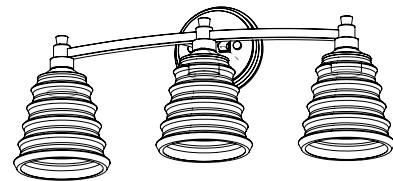

LAMPING

- **Number of Bulbs:** 3
- **Max Bulb Wattage:** 70W
- **Socket Type:** Medium Base
- **Recommended Bulb:** E26/ST19 Clear Edison LED
- **Bulbs Included:** No