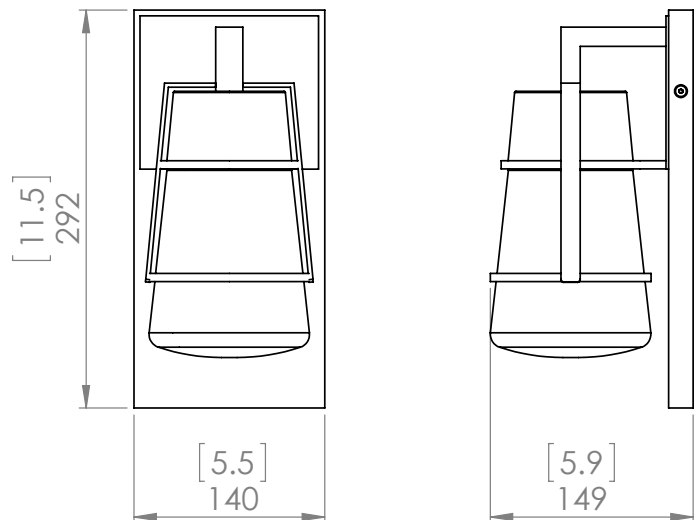

ADDITIONAL INFORMATION

Wall and Ceiling Mountable: No
Up and Down Mountable: N/A
Location Certification: Wet Location Certified
ADA Compliant: No