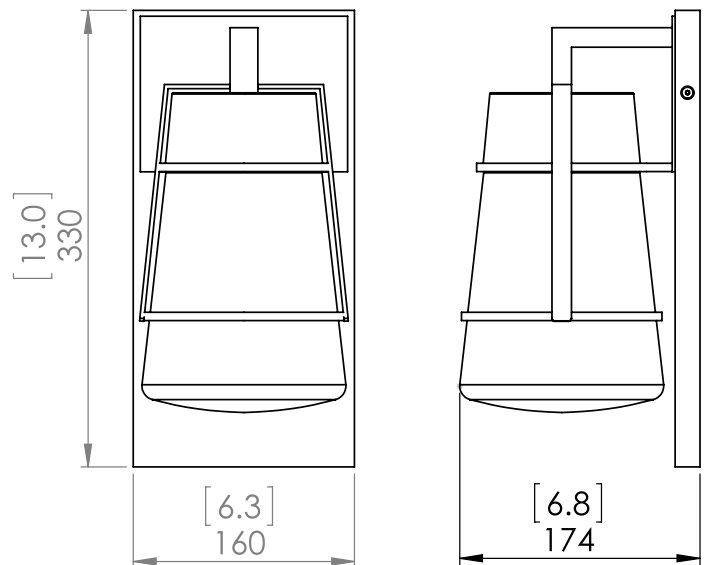

WARRANTY

5 Years Residential
20,000 Hours Commercial