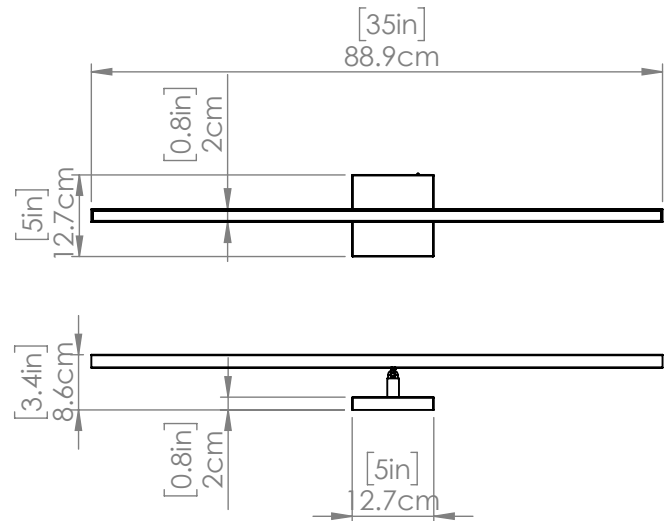

## DIMENSIONS

**Length / Ø:** N/A"  
**Width:** 35"  
**Height:** 0.75"  
**Depth:** 3.5"  
**Minimum Height:** 0.75"  
**Maximum Height:** N/A"

## PIPE / CHAIN / CORD INFORMATION

**Pipe/Chain Kit Included:** Not Included  
**Pipe Information:** N/A  
**Chain Information:** N/A  
**Wire/Cord Information:** 8in  
**Max Sloped Ceiling Angle:**  
*\*Conversion 19° to 45° : ASY0101+Finish (2 loops + 1 chain):  
 For Additional Cost*